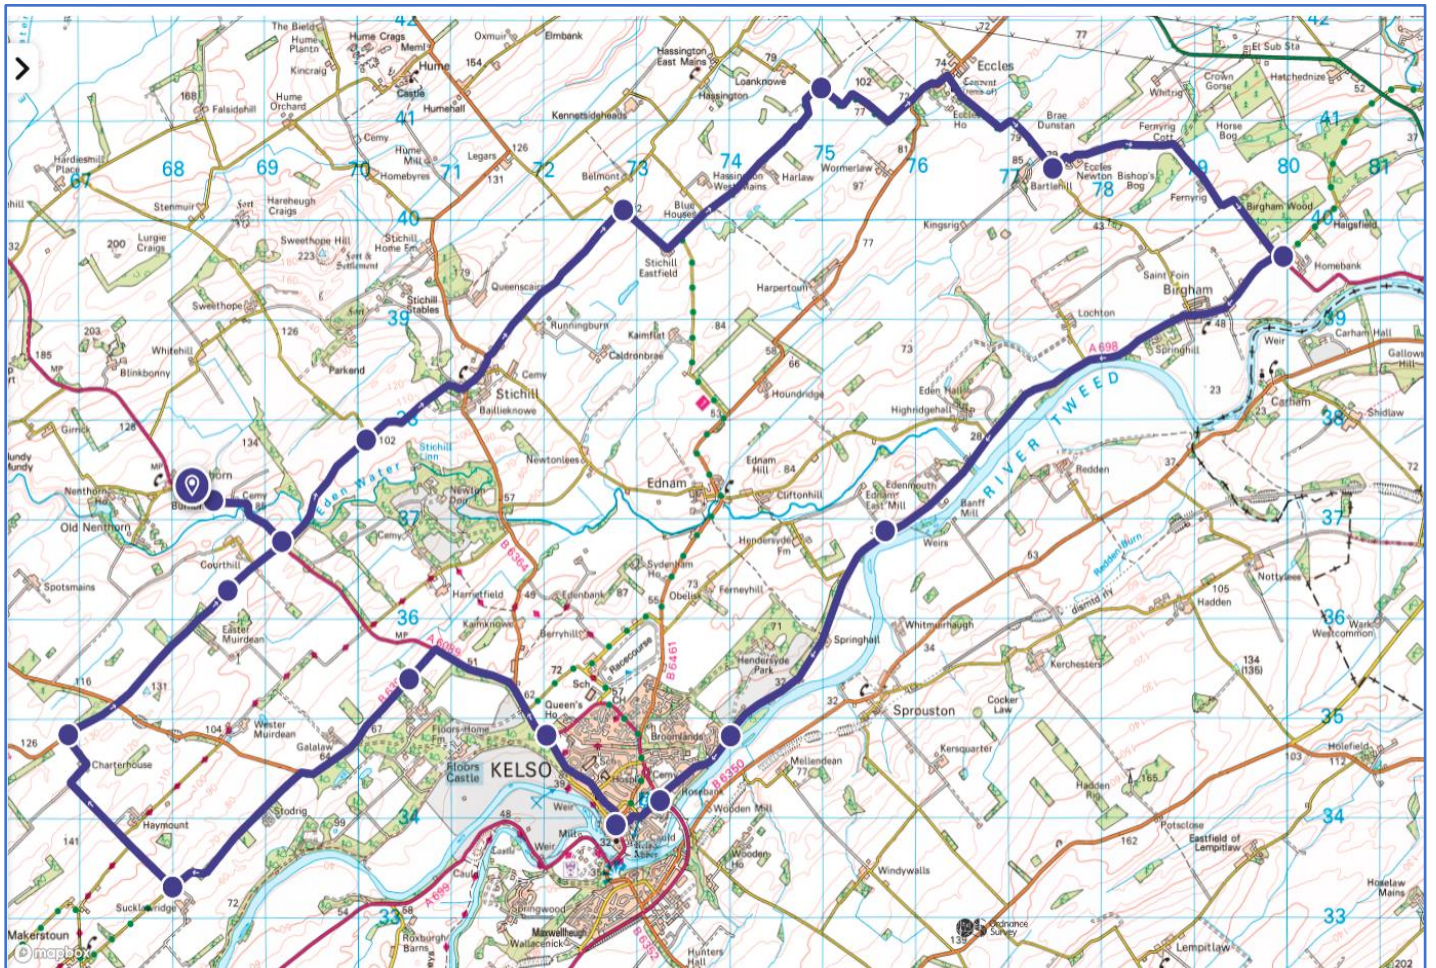

## Cycling: Burnbrae Holidays to Kelso via Birgham Loop

24 miles. 38 km moderate cycle on lanes and A699 following KC2C

Search Burnbrae Holidays Burnbrae Holidays to Kelso via Stichill, Birgham, KC2C on Strava or OS Map App 24 mile loop ideal for a cafe stop in Kelso.

A fairly level route, mainly on quiet lanes, apart from A699 from Birgham to Kelso. Follows part of the new Kirkpatrick Coast to Coast Cycle route. KC2C.